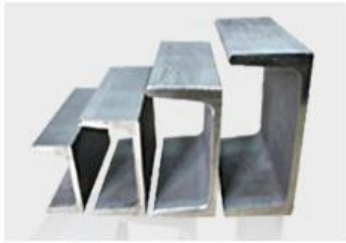

2017 Hot selling rectangular welded stainless steel pipe

DEFORMED BAR

WIRE ROD

H BEAM

U CHANNEL STEEL

ANGLE STEEL

STEEL SHEET PILE

PRODUCT DESCRIPTION

rectangular pipe

Product Name	rectangular welded stainless steel pipe
Type	Square tube
Model	G-02
Certificate	TUV/BV/ISO/SGS
Material	Stainless Steel 201/304/316
Service	OEM for 9 years
Finish	Welding
Surface	Mirror/satin/ titanium
Size	25*13/25*25/40*40/15*15/60*40/100*100mm
Usage	To fix tube in the balustrades
MOQ	100 pcs