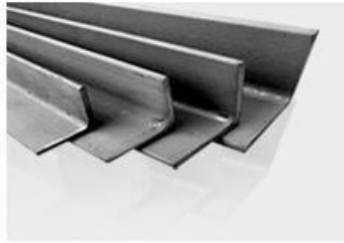

2017 Hot selling rectangular welded stainless steel pipe

DEFORMED BAR

WIRE ROD

H BEAM

U CHANNEL STEEL

ANGLE STEEL

STEEL SHEET PILE

PRODUCT DESCRIPTION

rectangular pipe

Product Name	rectangular welded stainless steel pipe
Type	Square tube
Model	G-02
Certificate	TUV/BV/ISO/SGS
Material	Stainless Steel 201/304/316
Service	OEM for 9 years
Finish	Welding
Surface	Mirror/satin/ titanium
Size	25*13/25*25/40*40/15*15/60*40/100*100mm
Usage	To fix tube in the balustrades
MOQ	100 pcs